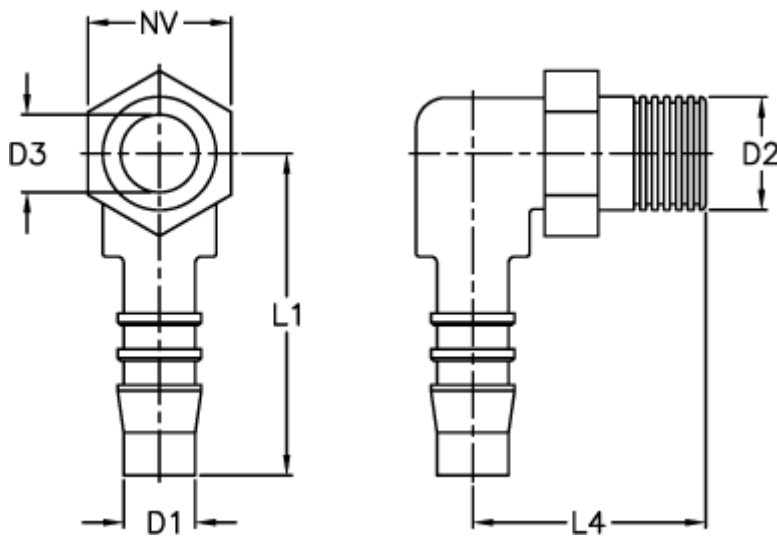

Article number: 027308918006

Description: Norma hose coupling WES 6 / 1/4 NPT

## Measures

D1 = 6

D2 = NPT

D3 = 4.0

L1 = 28.5

L4 = 29.0

NV = 17